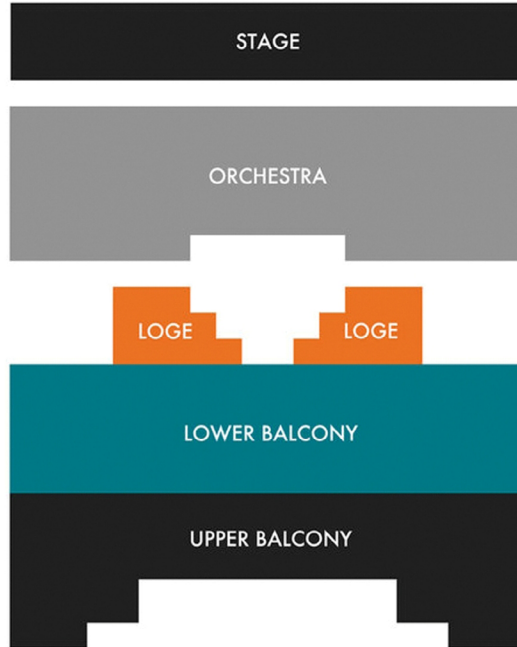

2022 SEASON: BEETHOVEN: HIGHER REVELATION
TICKETS & SEATING

EMPRESS THEATRE | VALLEJO, CA
FULL SEASON SUBSCRIPTION: ALL 3 CONCERTS
ORCHESTRA: \$149 | LOGE: \$175
LOWER BALCONY: \$122 | UPPER BALCONY: \$95

Preference of Series: Saturday @ 8pm Sunday @ 3pm

Indicate 1st and 2nd choice of seat section (mark 1 and 2)

Section: Orchestra Loge Lower Balcony Upper Balcony

of Seats _____ @ _____ per Subscription \$ _____